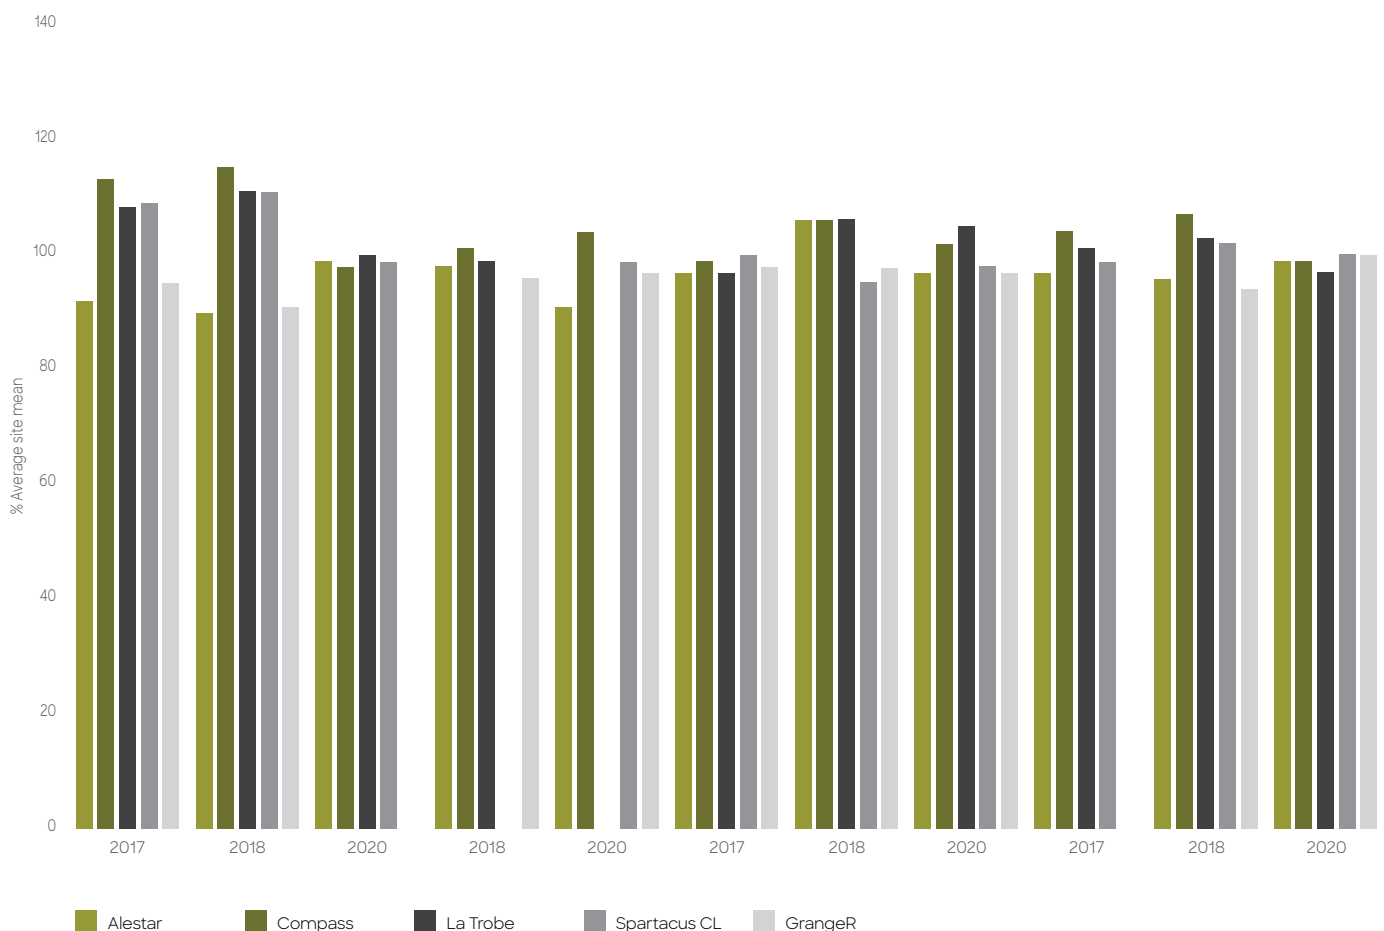

VARIETY DESCRIPTION

LG Alestar is a domestic malt profile barley with medium maturity, 5 days earlier than Gairdner. Maturity is very similar to Commander and Compass. In south west Victoria LG Alestar out yields Westminster in higher rainfall zones, LG Alestar yields above or similar to Commander in other regions of Victoria and south east South Australia. LG Alestar has high test weight, low screenings and a bright grain colour. LG Alestar has resistance to covered smut and is MR to nematode (*P.neglectus*) and Nematode (*P.thornei*).

SEED AVAILABILITY

Available through all national rural resellers.

SA 2017, 2019 & 2020 Main season NVT MET Yield Performance

Your local agronomist will be happy to assist you with more information and advice.

This variety is registered under Plant Breeders Rights (PBR) in Australia. Information provided here is a guide only. Results can vary greatly depending on climate, soil and local circumstances. This information sheet should not be used as a replacement for expert advice or judgement. Conditions for Sale and Restrictions on Use are listed on the bag and should be referred to. All liability is excluded to the full extent permitted by law.